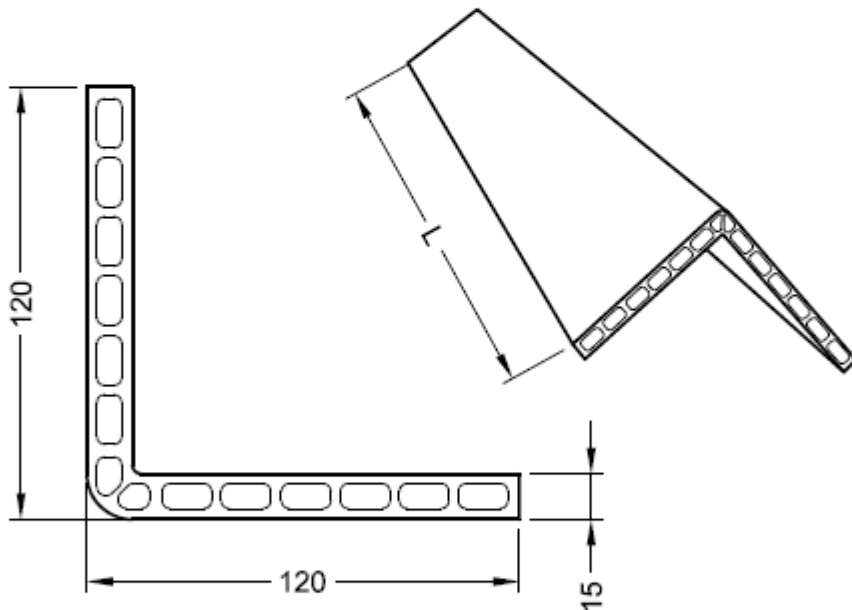

Various

Corner Protector

Type: B11.CB

Scope of Application

To protect the corners of easily deformable packaging.

General Data

Length: On request
Dimension: 120x120x15 mm
Material: Plastic
Color: Blue
Weight: 3,4 kg / m

Traffic Cone

Type: B17.1

Scope of Application

To secure and shut off roads and paths.
Warn against danger points.

General Data

Dimension: 360x360x700 mm
Material: Plastic
Color: Red / White
Weight: 1,5 kg

Rubber Mats

Type: B11RM
2.000 x 330 x 12 mm

Scope of Application

Non-slip mats for safe passage of catwalks.

General Data

Dimension: 2.000x330x12 mm
Material: Rubber
Color: Black
Weight: 9,8 kg