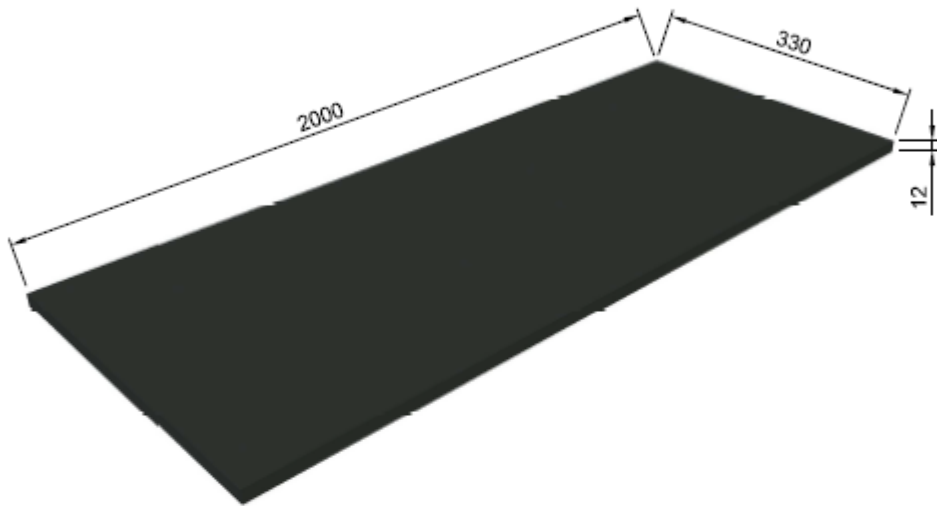

Various

Corner Protector

Type: B11.CB

Scope of Application

To protect the corners of easily deformable packaging.

General Data

Length: On request
Dimension: 120x120x15 mm
Material: Plastic
Color: Blue
Weight: 3,4 kg / m

Traffic Cone

Type: B17.1

Scope of Application

To secure and shut off roads and paths.
Warn against danger points.

General Data

Dimension: 360x360x700 mm
Material: Plastic
Color: Red / White
Weight: 1,5 kg

Rubber Mats

Type: B11RM
2.000 x 330 x 12 mm

Scope of Application

Non-slip mats for safe passage of catwalks.

General Data

Dimension: 2.000x330x12 mm
Material: Rubber
Color: Black
Weight: 9,8 kg