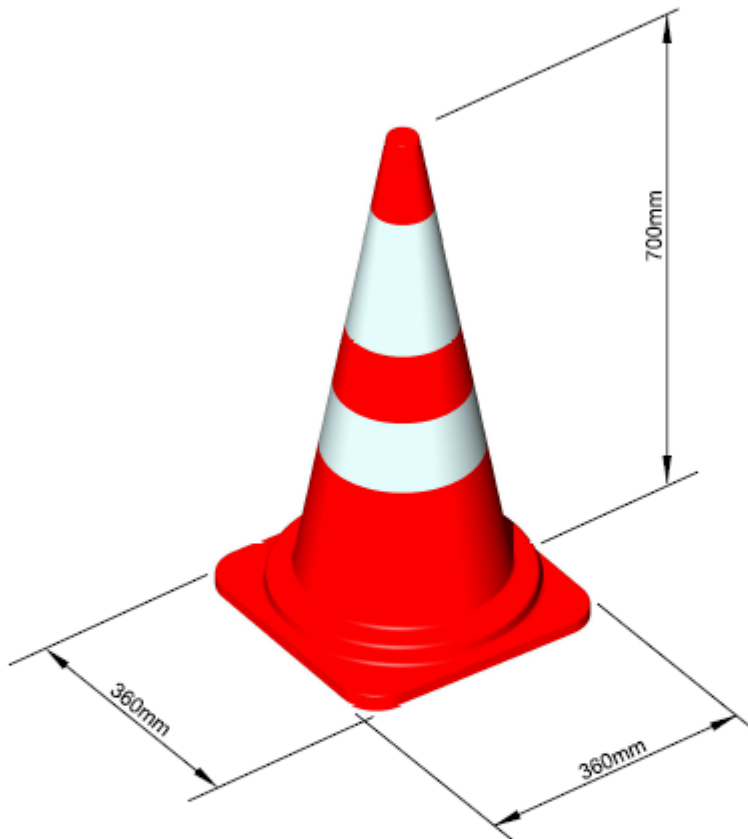

Various

Corner Protector

Type: B11.CB

Scope of Application

To protect the corners of easily deformable packaging.

General Data

Length: On request
Dimension: 120x120x15 mm
Material: Plastic
Color: Blue
Weight: 3,4 kg / m

Traffic Cone

Type: B17.1

Scope of Application

To secure and shut off roads and paths.
Warn against danger points.

General Data

Dimension: 360x360x700 mm
Material: Plastic
Color: Red / White
Weight: 1,5 kg

Rubber Mats

Type: B11RM
2.000 x 330 x 12 mm

Scope of Application

Non-slip mats for safe passage of catwalks.

General Data

Dimension: 2.000x330x12 mm
Material: Rubber
Color: Black
Weight: 9,8 kg